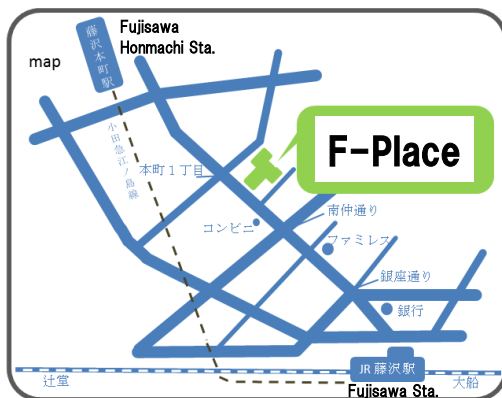

Fujisawa Japanese Language Volunteer Circle **FUJISAWA NIHONGO Volunteer Circle**

Who can register : Adults

Level of Classes : Beginner/Elementary/Intermediate

Type of Class : Small group style

Fee : ¥500/3 months

.....
● Childcare service is not available
.....

Day/Time : Every Saturday 10:00 a.m-11:30 a.m.

Place : F-Place

(Fujisawa Multipurpose Public Complex and

Fujisawa Community Hall/ Labor Hall)

(1-12-17 Hon-cho, Fujisawa)

● 11-minute walk from Fujisawa Station

● 9-minute walk from Fujisawa Honmachi Station

Contact Person

MASUDA Kohei

☎ Phone: 090-8170-7534