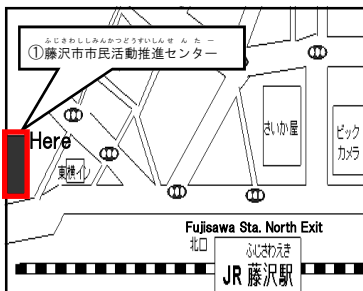

Japanese Language Class “Kawasemi”

NIHONGO KYOSHITSU “KAWASEMI”

Who can register : Adults

Level of Classes : Elementary/Intermediate

Type of Class : Basically Private lesson

Fee : ¥200/class (About 2 hours)

- Childcare service is not available
- Person with advanced skill and knowledge including those who passed JLPT N1 or N2 may not join any class.

Day/Time : No fixed day/time

- *Class schedule to be determined upon arrangement with the student
- *Generally, a student may attend one lesson per week.

Place : ① Fujisawa-shi Shimin Katsudo Suishin Center (Closed: Tuesday)
(1031 Fujisawa, Fujisawa, at Urban Center Fujisawa)

- 7-minute walk from Fujisawa Station

② Shimin Katsudo Plaza Mutsuai (Closed: Mondays)

(4-8-1 Kameino, Fujisawa, 2nd floor of Mutsuai Community Center)

- 7-minute walk from Mutsuainichidaimae Station

Contact Person

KURUMA Toshio

URL : <https://nihongokyoshitsu-kawasemi.jimdofree.com>

Email : kawasemi21114@gmail.com