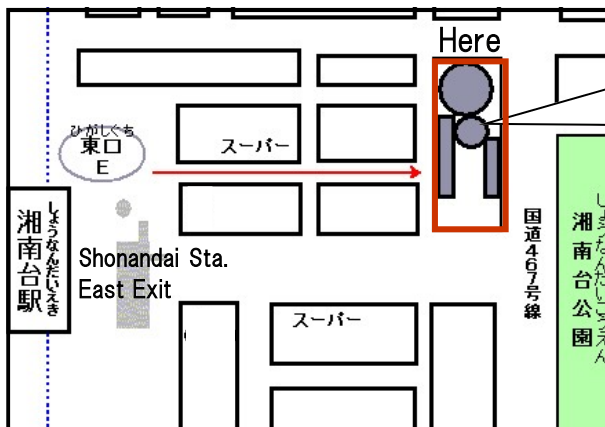

MINTOMO NIHONGO KYOSHITSU

Who can register :Elementary/Junior high school Students

Level of Classes : None

Type of Class :Private lesson or
Small group style (2-3 ppl/group)

Fee : ¥0

● Childcare service is not available

Day/Time : 1st & 3rd Saturdays 9:30 a.m.-12:00 p.m.

Place : Shonandai Shimin Center/Shonandai Community Center
(1-8 Shonandai, Fujisawa)

● 5-minute walk from Shonandai Station

Contact Person

MOCHIZUKI Chiharu