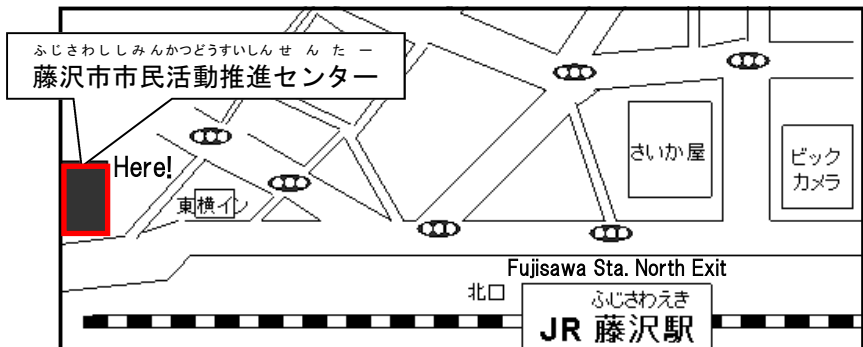

Society of Talk with International Students

(Shonan District)

RYUGAKUSEI to KATARIAU KAI (Shonan Chiku)

 **Who can register** : International students

 **Level of Classes** : Elementary/Intermediate/
Advanced

 **Type of Class** : Private lesson

 **Fee** : ¥0

.....
● Childcare service is not available
.....

Day/Time : About once a week

*Class schedule to be determined upon arrangement with the student

Place : Fujisawa-shi Shimin Katsudo Suishin Center

(Locations may vary.)

(1031 Fujisawa, Fujisawa, at Urban Center Fujisawa)

● 7-minute walk from Fujisawa Station

Contact Person

TSUBOI Hiroki

☎ Phone: 0466-50-1898

AIUEO AIUEO

- Who can register** : Adults
- Level of Classes** : Intermediate
- Type of Class** : Small group style
- Fee** : ¥100/class