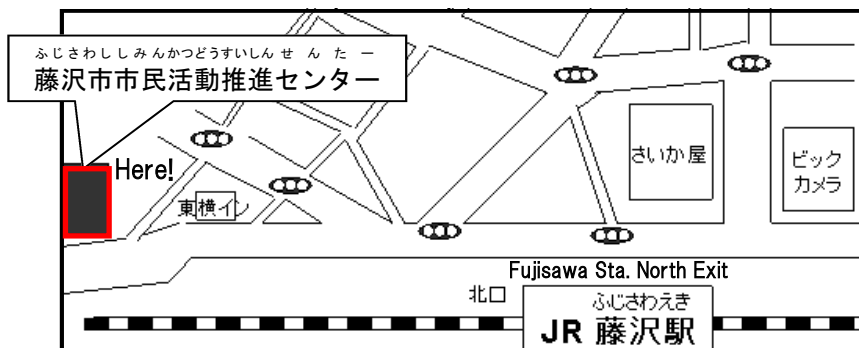

Place : Fujisawa-shi Shimin Katsudo Suishin Center
(1031 Fujisawa, Fujisawa, at Urban Center Fujisawa)
● 7-minute walk from Fujisawa Station

Contact Person

Shonan Japan-China Friendship Association
UENO Atsushi