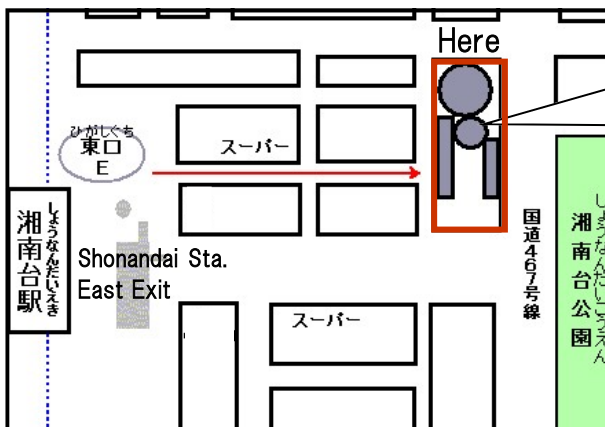

 **Fee** : ¥100/class

.....
● Childcare service is not available
.....

Day/Time : Every Friday 11:00 a.m.–12:30 p.m.

Place : Shonandai Shimin Center/Shonandai Community Center
(1–8 Shonandai, Fujisawa)

● 5-minute walk from Shonandai Station