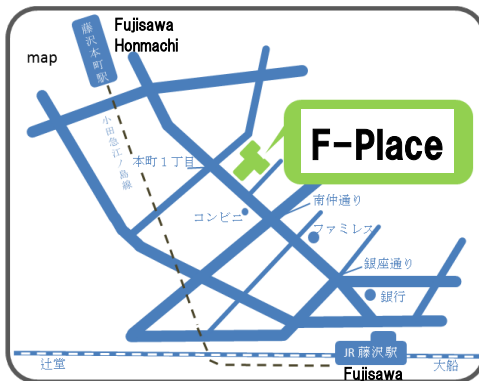

Place : F-Place

(Fujisawa Multipurpose Public Complex and
Fujisawa Community Hall/ Labor Hall)

(1-12-17 Hon-cho, Fujisawa)

● 11-minute walk from Fujisawa Station

● 9-minute walk from Fujisawa Honmachi Station