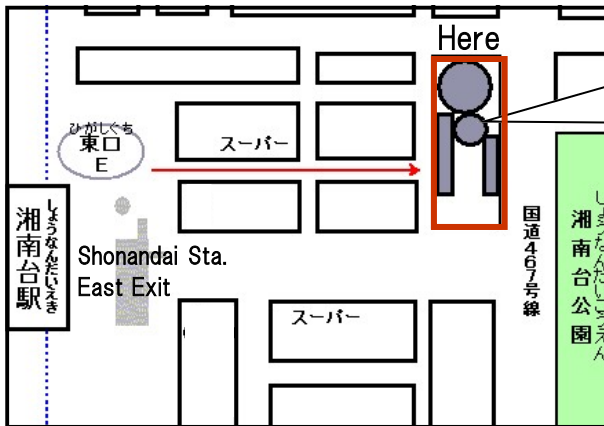

(Locations may vary.)

(1031 Fujisawa, Fujisawa, at Urban Center Fujisawa)

● 7-minute walk from Fujisawa Station

Contact Person

TSUBOI Hiroki

☎ Phone: 0466-50-1898

AIUEO AIUEO

- Who can register** : Adults
- Level of Classes** : Intermediate
- Type of Class** : Small group style
- Fee** : ¥100/class

- Childcare service is not available

Day/Time : Every Saturday 6:00 p.m.-8:00 p.m.

Place : B1 floor of Shonandai Shimin Center/
B1 floor of Shonandai Community Center
(1-8 Shonandai, Fujisawa)
● 5-minute walk from Shonandai Station