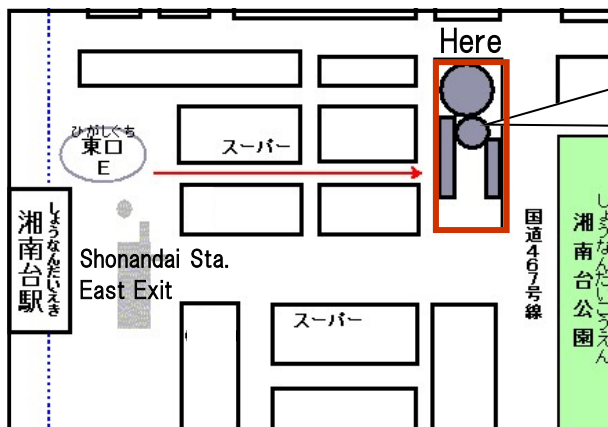

Fee : ¥500/3 months

.....
● Childcare service is not available
.....

Day/Time : Every Wednesday 7:30 p.m.-9:00 p.m.

Place : Shonandai Shimin Center/Shonandai Community Center
(1-8 Shonandai, Fujisawa)

● 5-minute walk from Shonandai Station